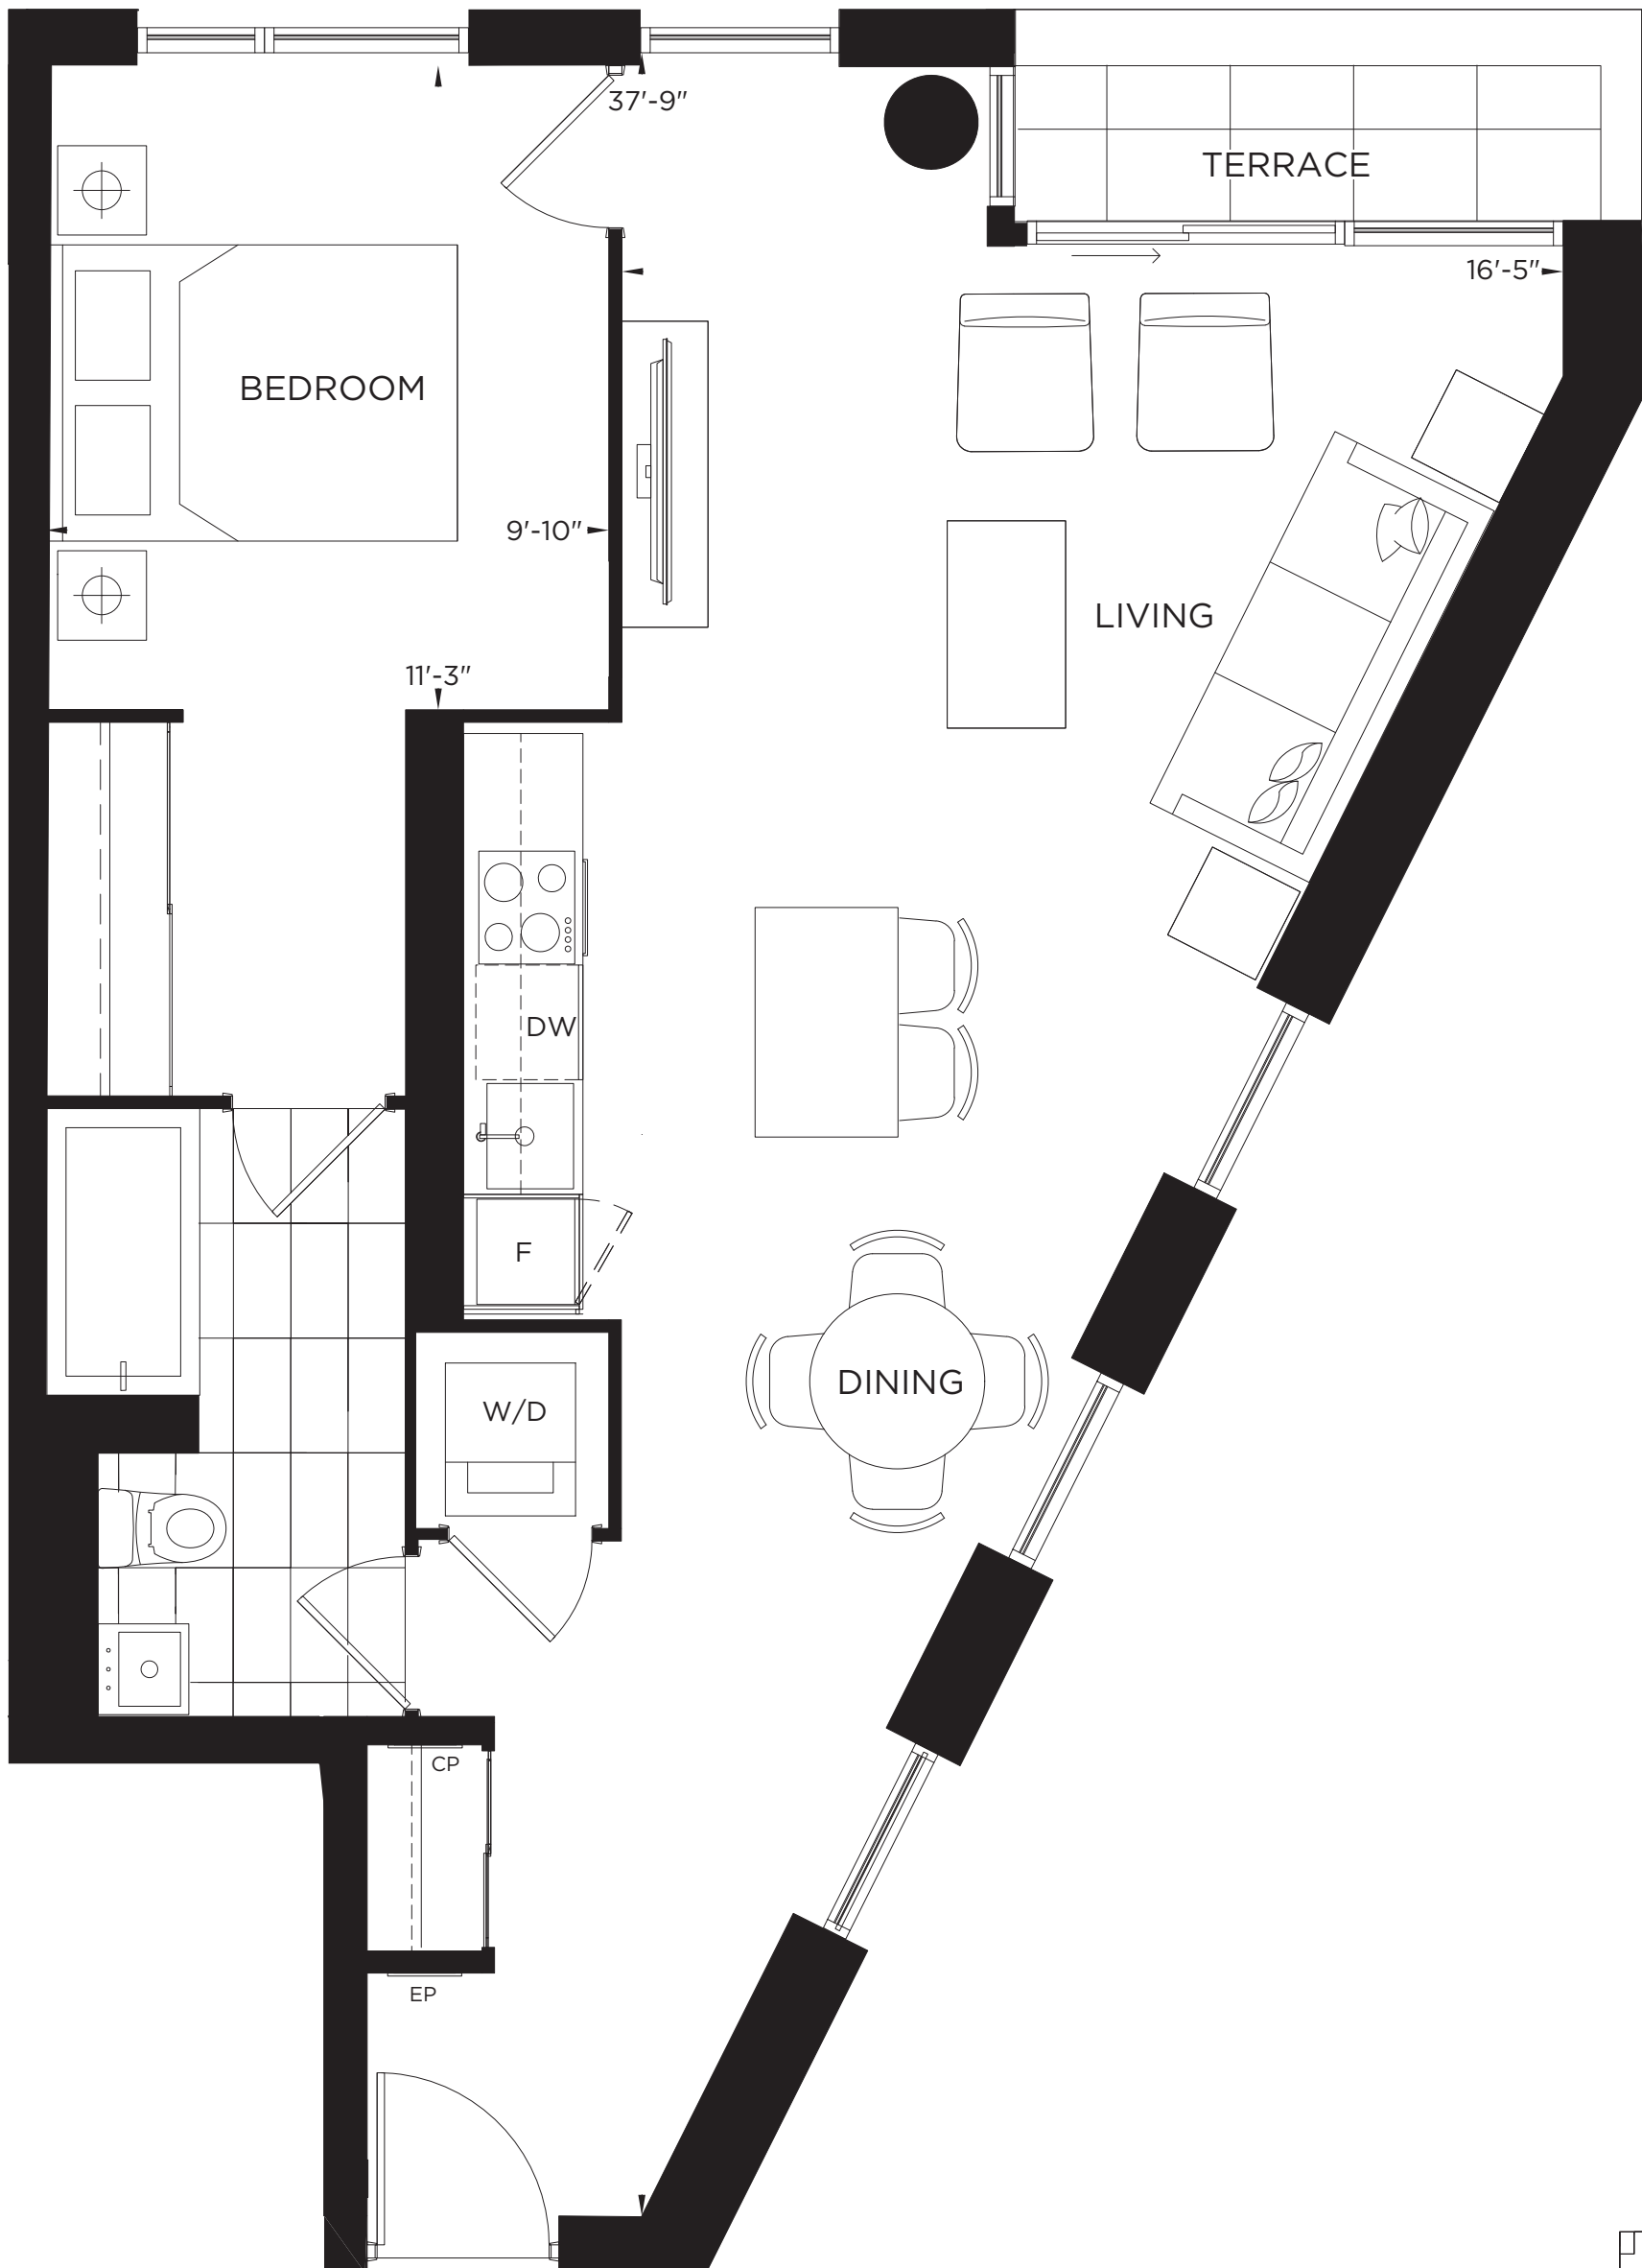

TERRASSE

AT THE HUNT CLUB

ST. GEORGE'S

1 Bedroom

745 square feet
Terrace 46 square feet

All dimensions are approximate and subject to normal construction variances. Dimensions may exceed the usable floor area. Sizes and specifications subject to change without notice. Terrace/Balcony sizes may vary. Please ask sales representative for more details. Furniture is displayed for illustration purposes only and does not necessarily reflect the electrical plan for the suite. Suites are sold unfurnished. E. & O.E. February 2021