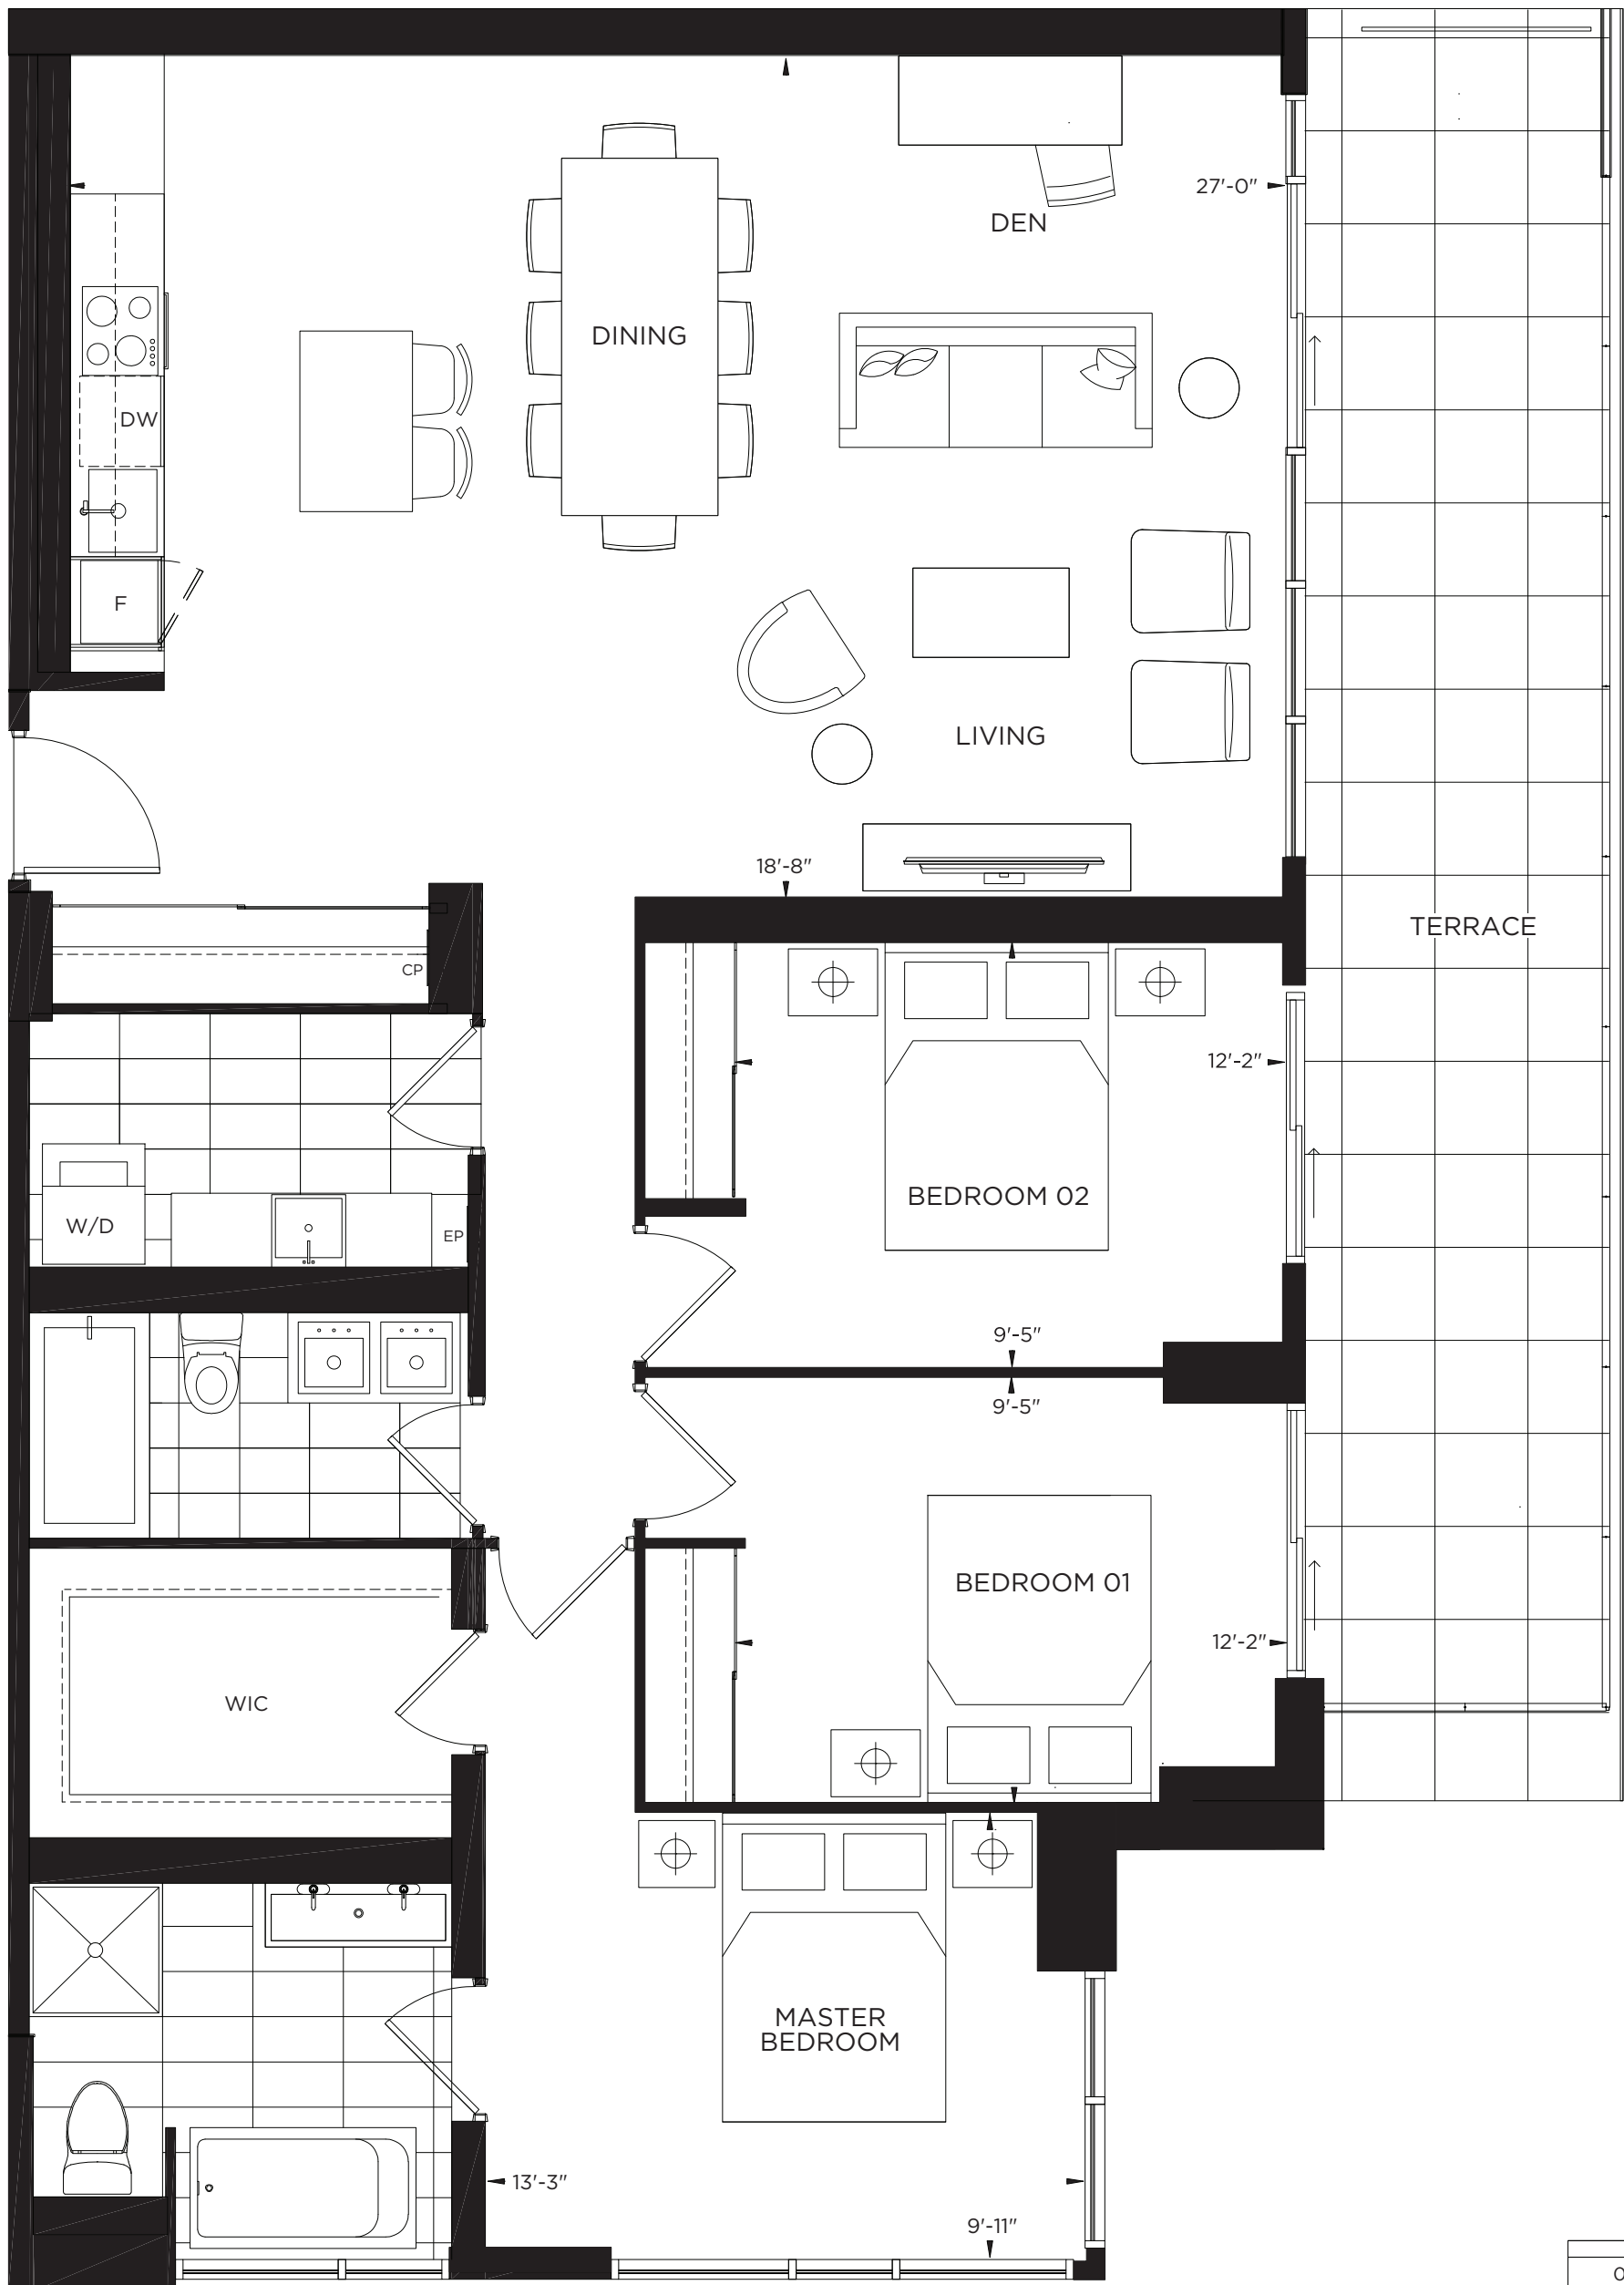

# PEBBLE BEACH

3 Bedroom

1,431 square feet

Terrace 277 square feet

All dimensions are approximate and subject to normal construction variances. Dimensions may exceed the usable floor area. Sizes and specifications subject to change without notice. Terrace/Balcony sizes may vary. Please ask sales representative for more details. Furniture is displayed for illustration purposes only and does not necessarily reflect the electrical plan for the suite. Suites are sold unfurnished. E. & O.E. February 2021

FLOORS 5