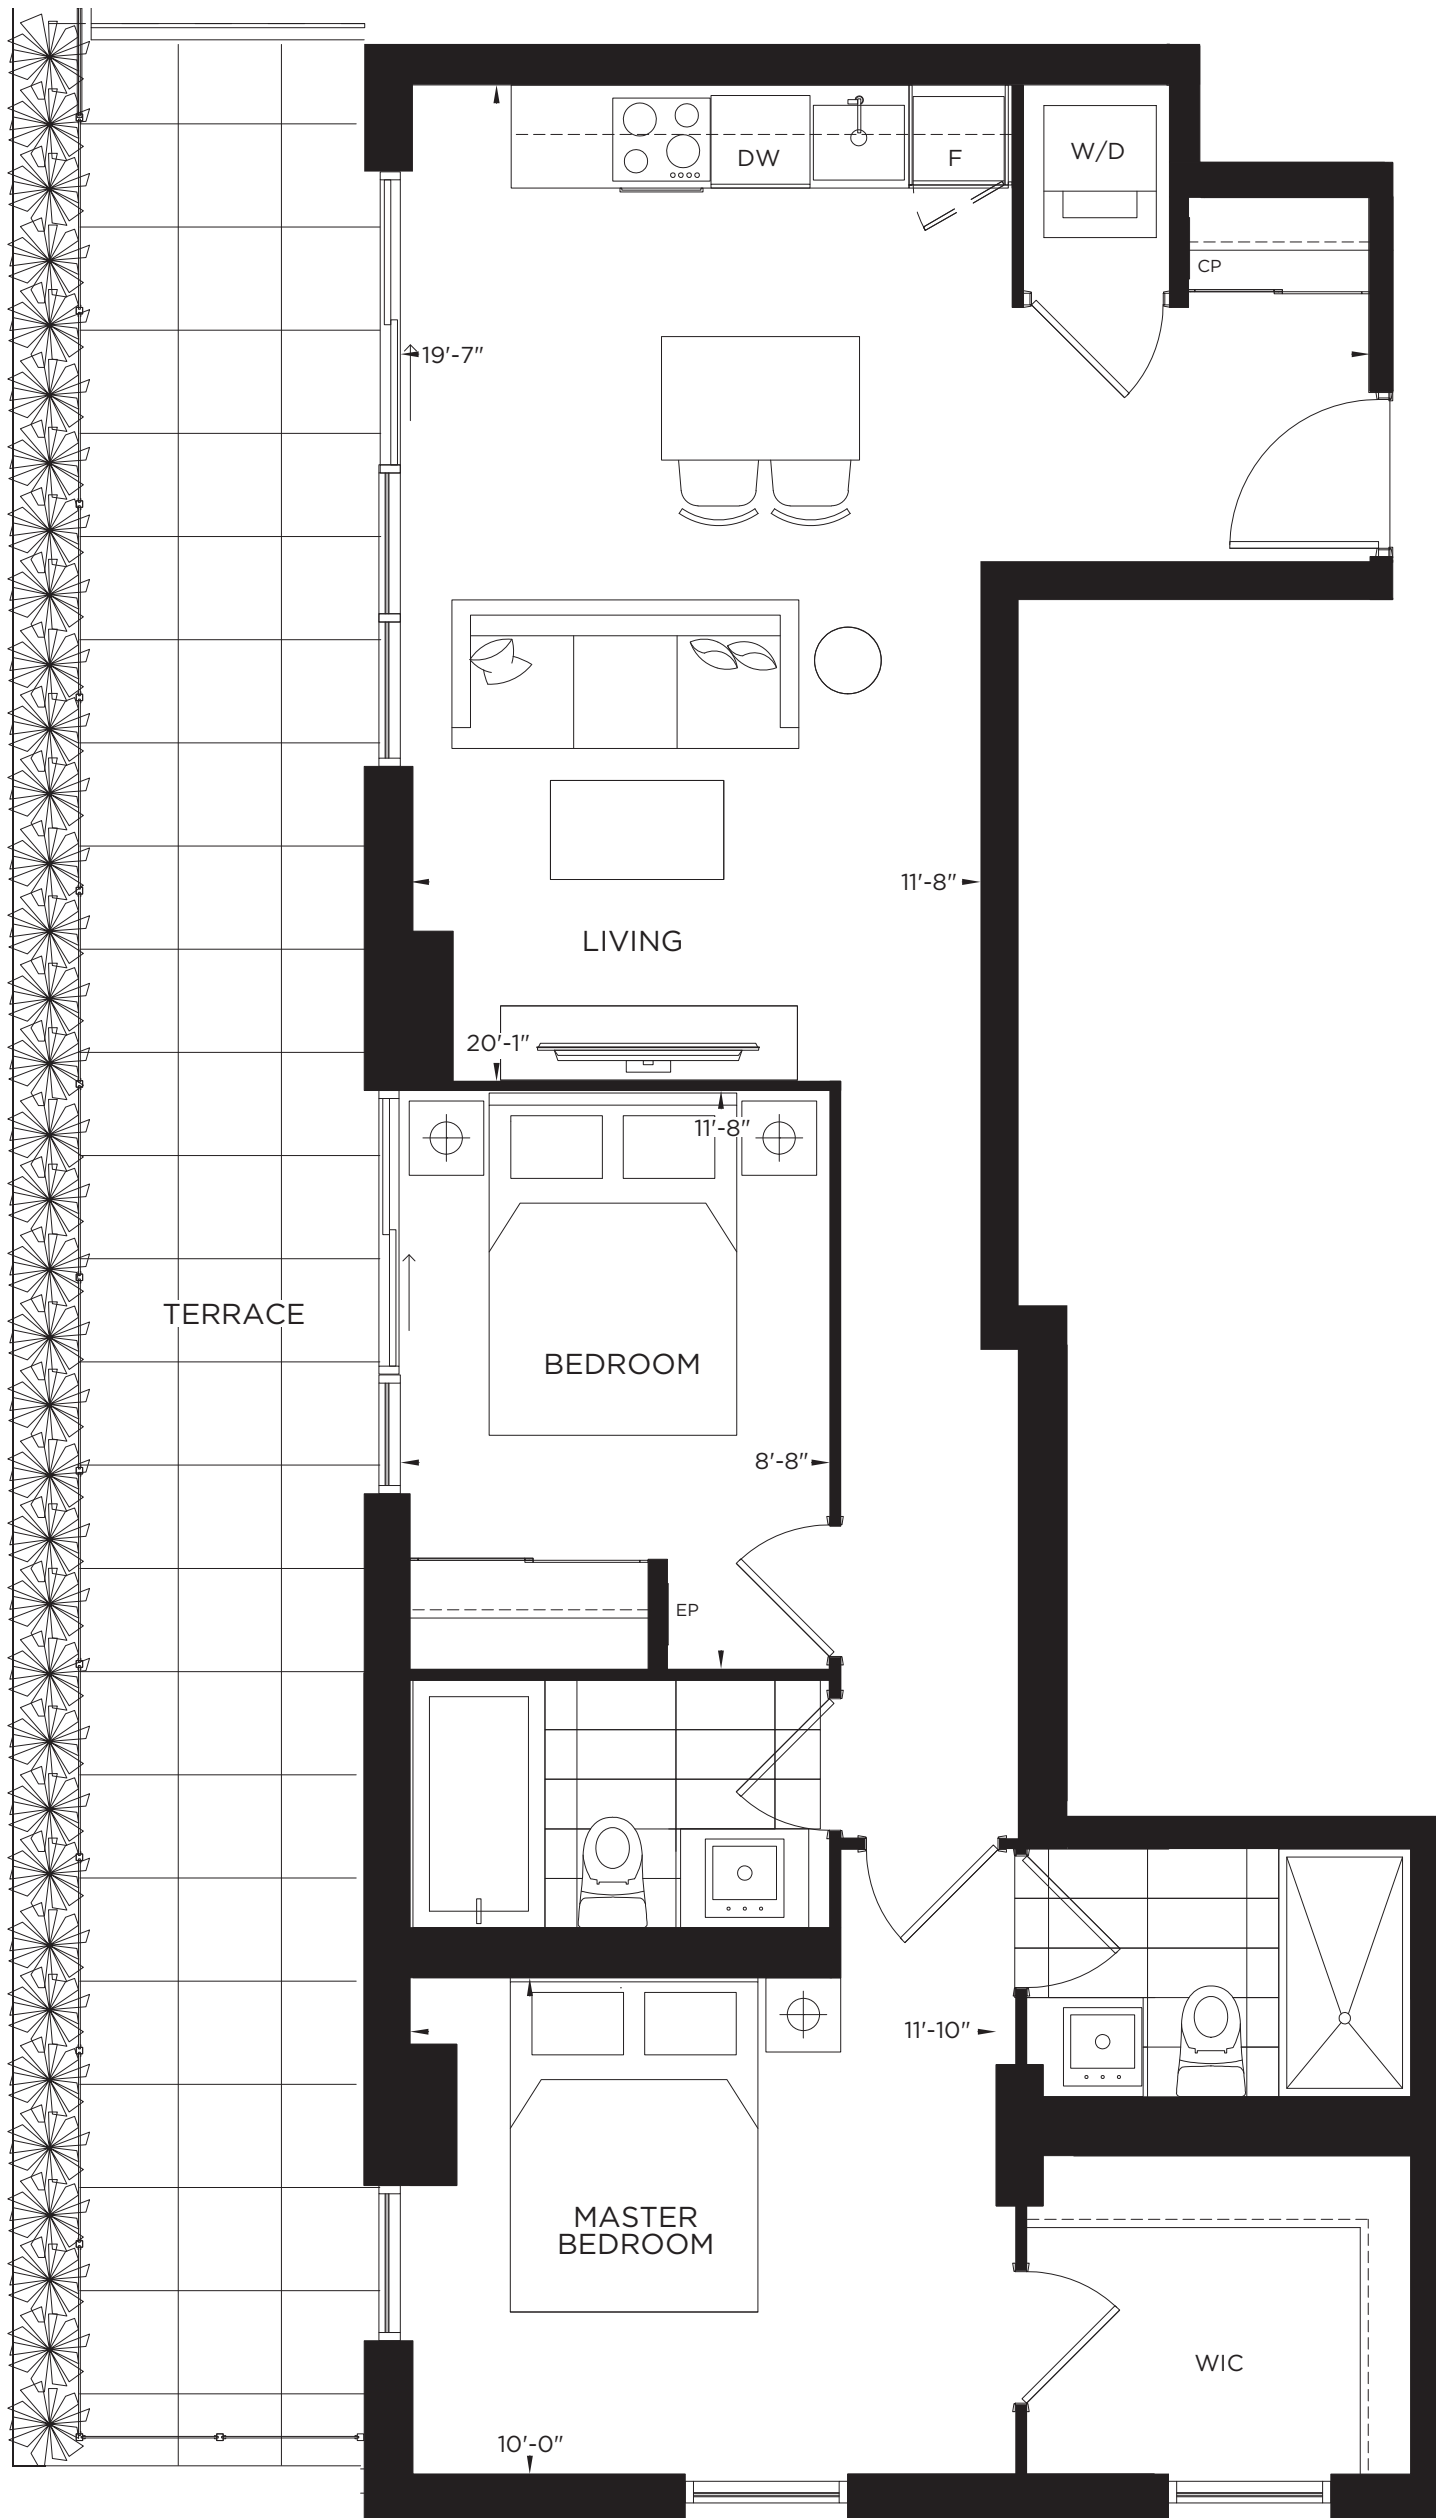

# TERRASSE

AT THE HUNT CLUB

# PALMETTO

2 Bedroom

903 square feet

Terrace 358 square feet

All dimensions are approximate and subject to normal construction variances. Dimensions may exceed the usable floor area. Sizes and specifications subject to change without notice. Terrace/Balcony sizes may vary. Please ask sales representative for more details. Furniture is displayed for illustration purposes only and does not necessarily reflect the electrical plan for the suite. Suites are sold unfurnished. E. & O.E. February 2021