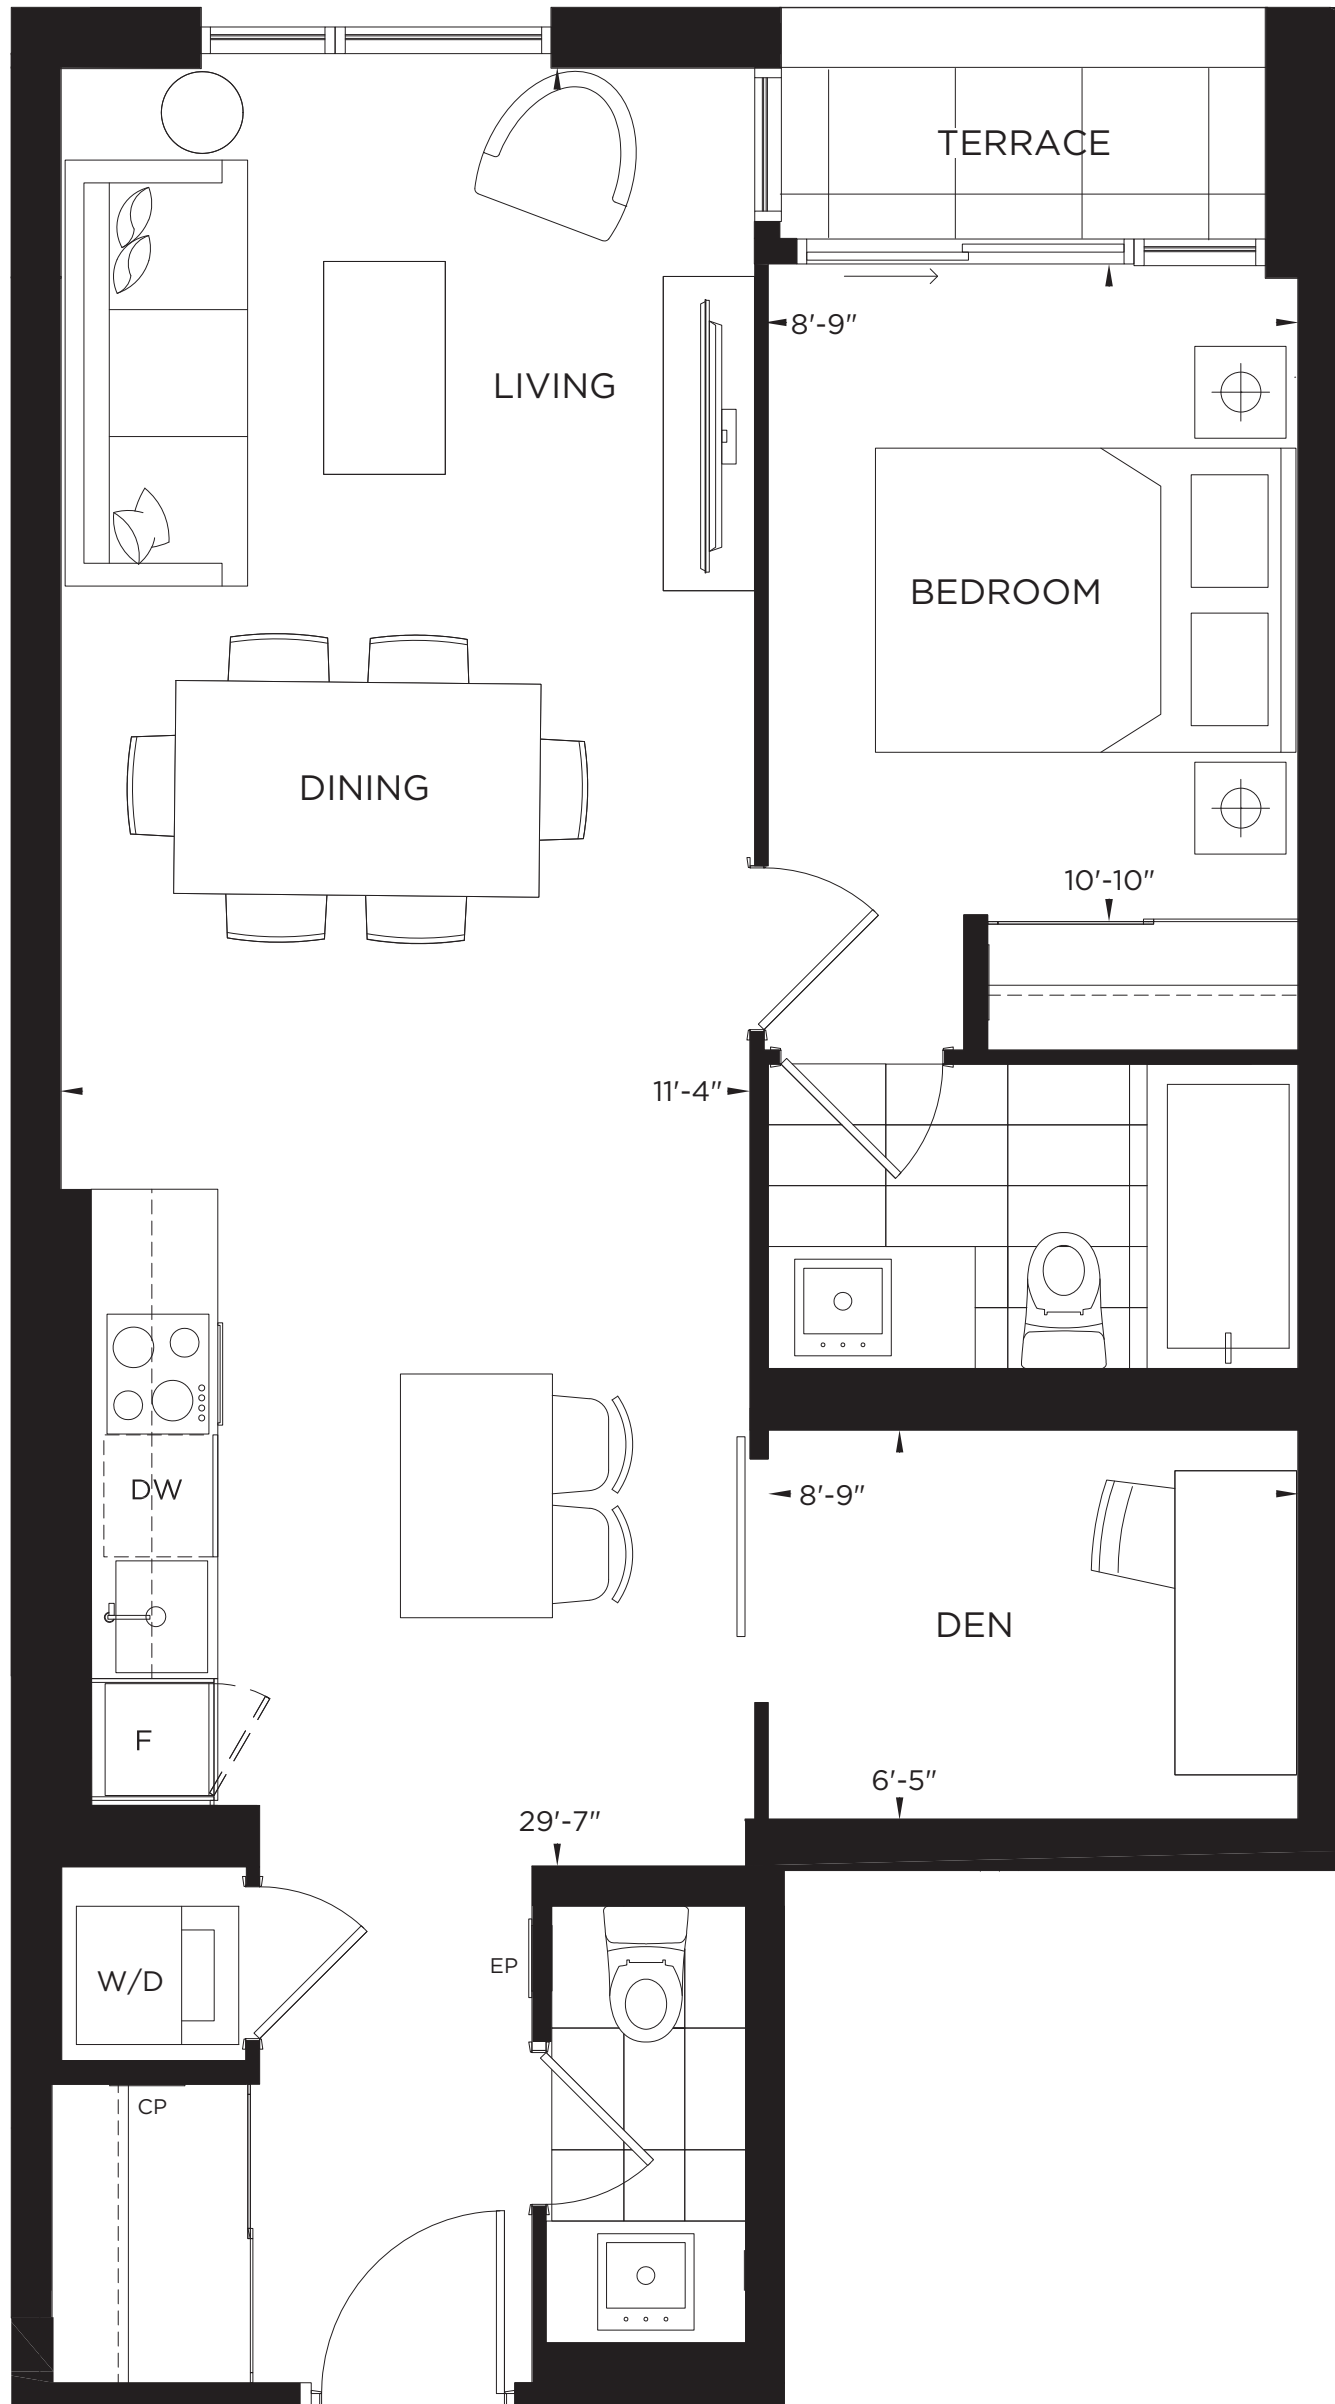

# TERRASSE

AT THE HUNT CLUB

## MUIRFIELD

1 Bedroom + Den

706 square feet  
Terrace 33 square feet

All dimensions are approximate and subject to normal construction variances. Dimensions may exceed the usable floor area. Sizes and specifications subject to change without notice. Terrace/Balcony sizes may vary. Please ask sales representative for more details. Furniture is displayed for illustration purposes only and does not necessarily reflect the electrical plan for the suite. Suites are sold unfurnished. E. 8 O.E. February 2021