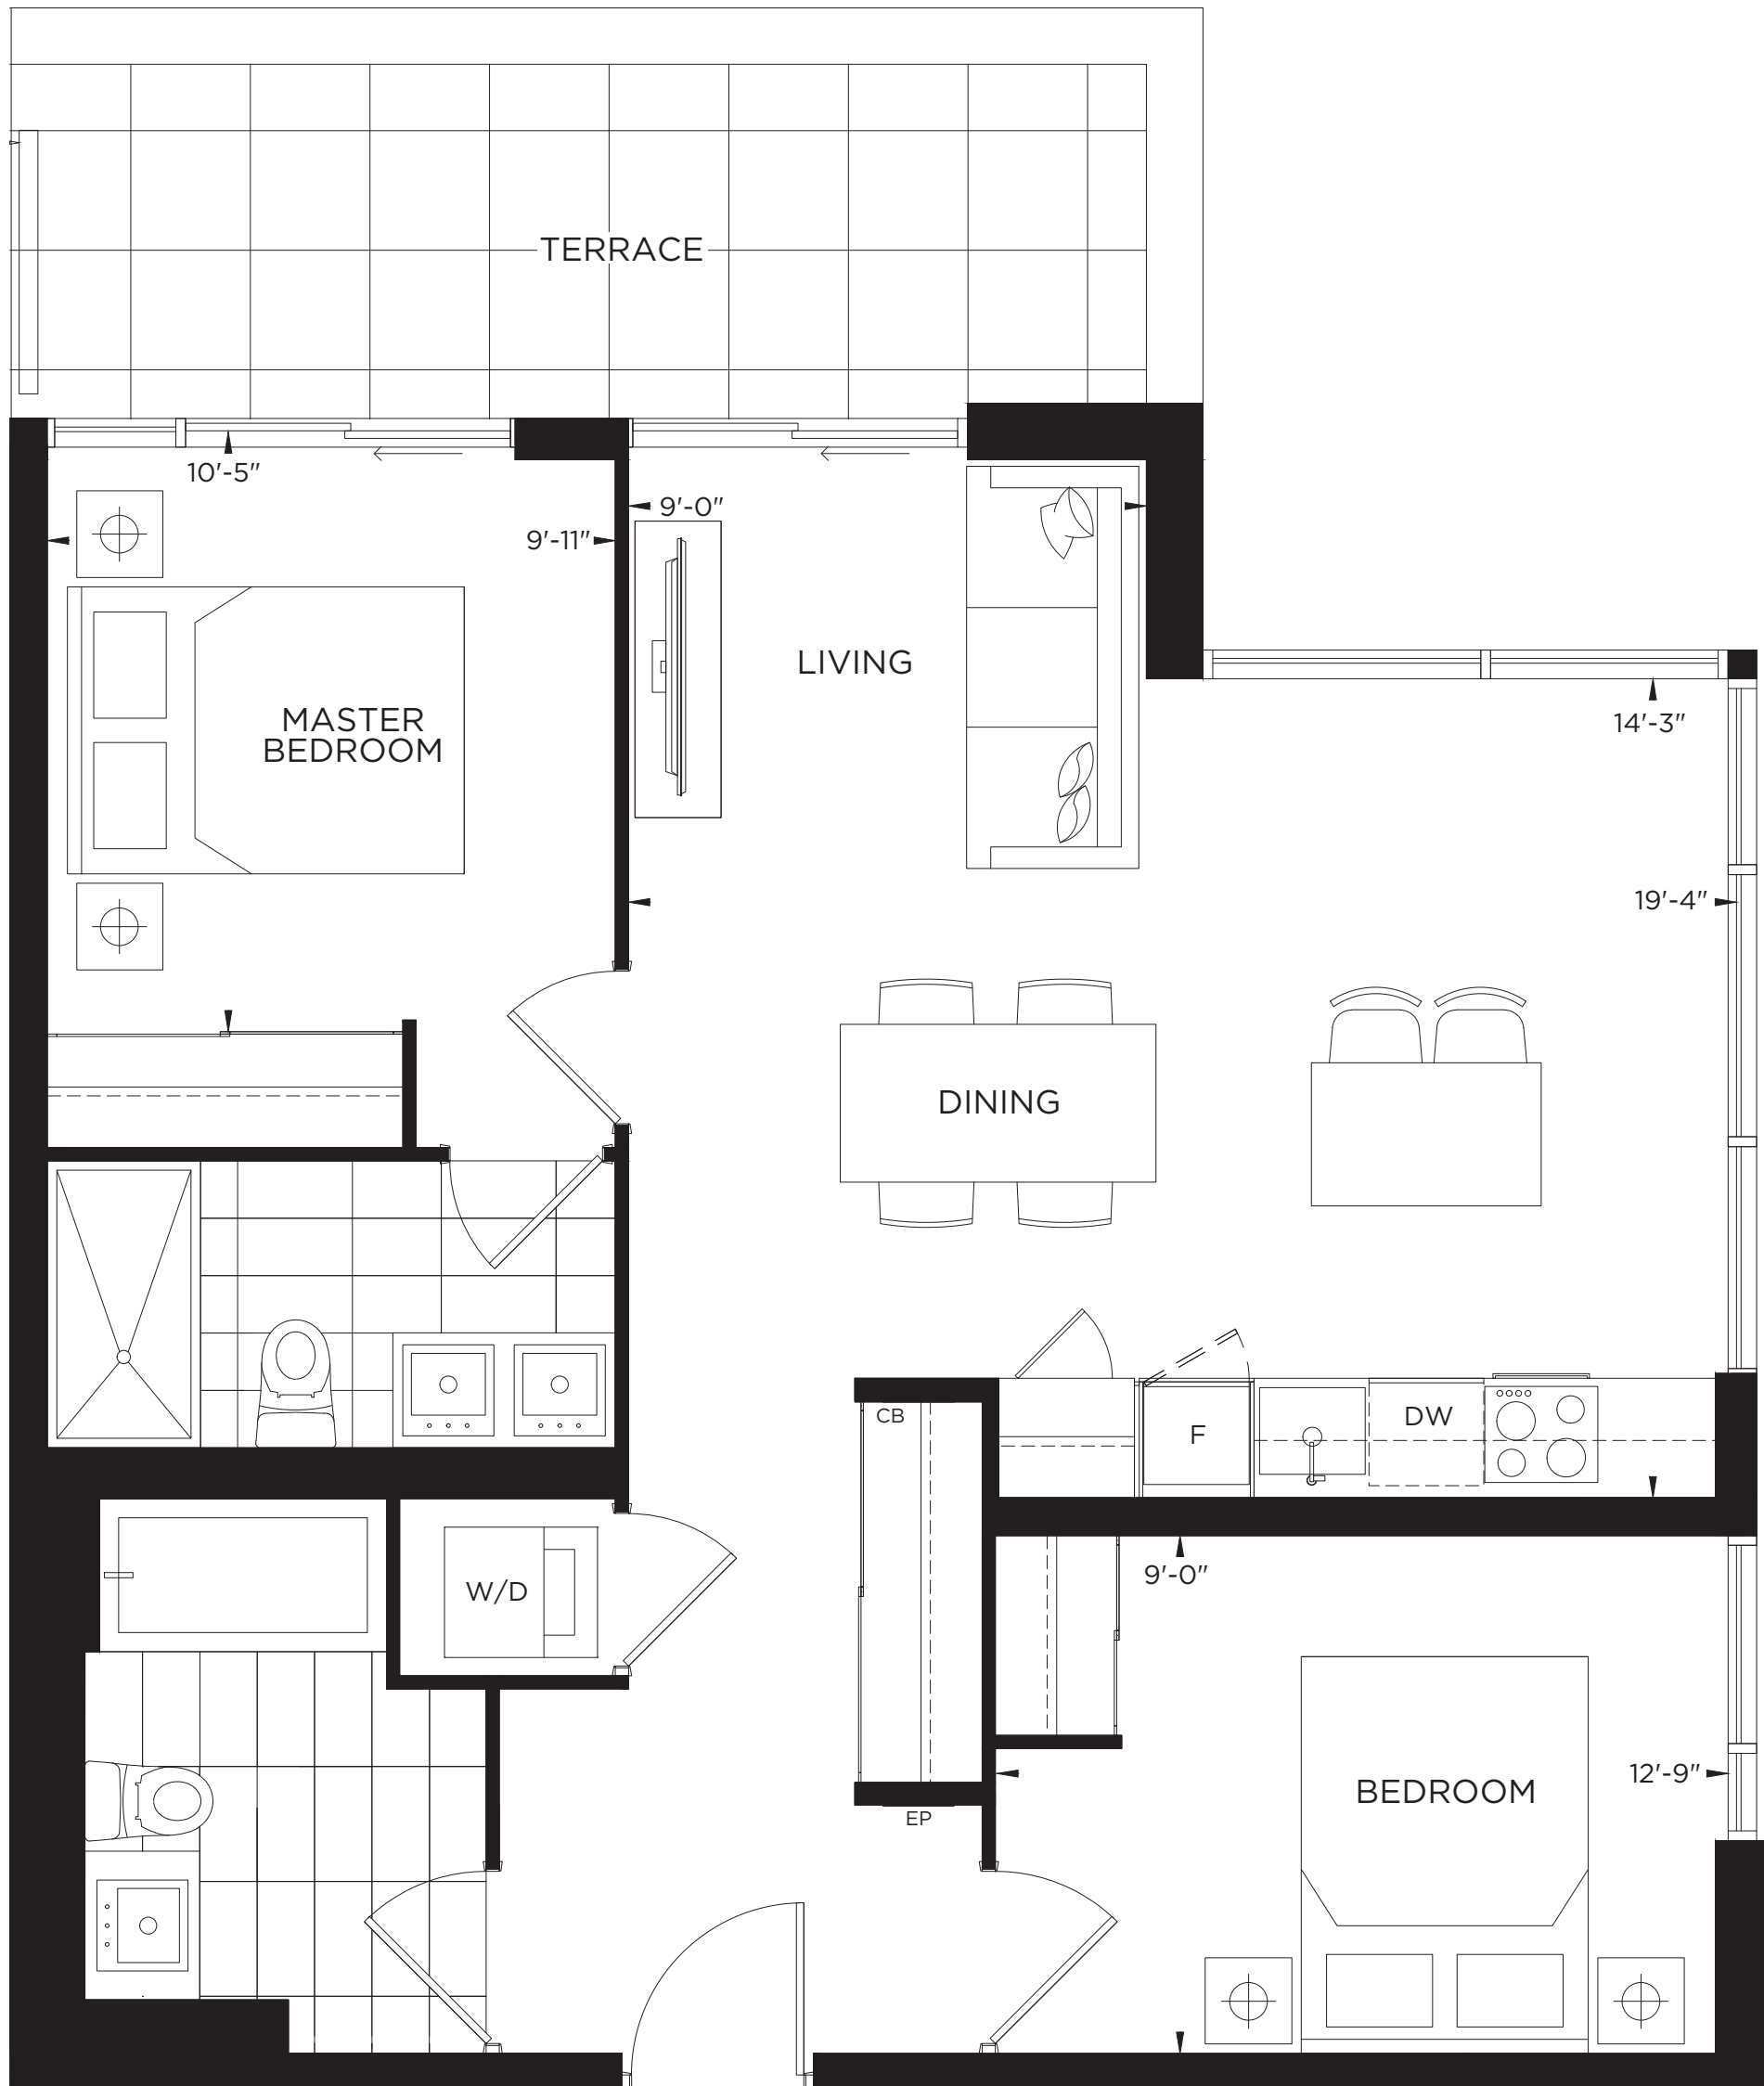

TERRASSE

AT THE HUNT CLUB

VALDERRAMA

2 Bedroom

852 square feet

Terrace 141 square feet

All dimensions are approximate and subject to normal construction variances. Dimensions may exceed the usable floor area. Sizes and specifications subject to change without notice. Terrace/Balcony sizes may vary. Please ask sales representative for more details. Furniture is displayed for illustration purposes only and does not necessarily reflect the electrical plan for the suite. Suites are sold unfurnished. E. & O.E.