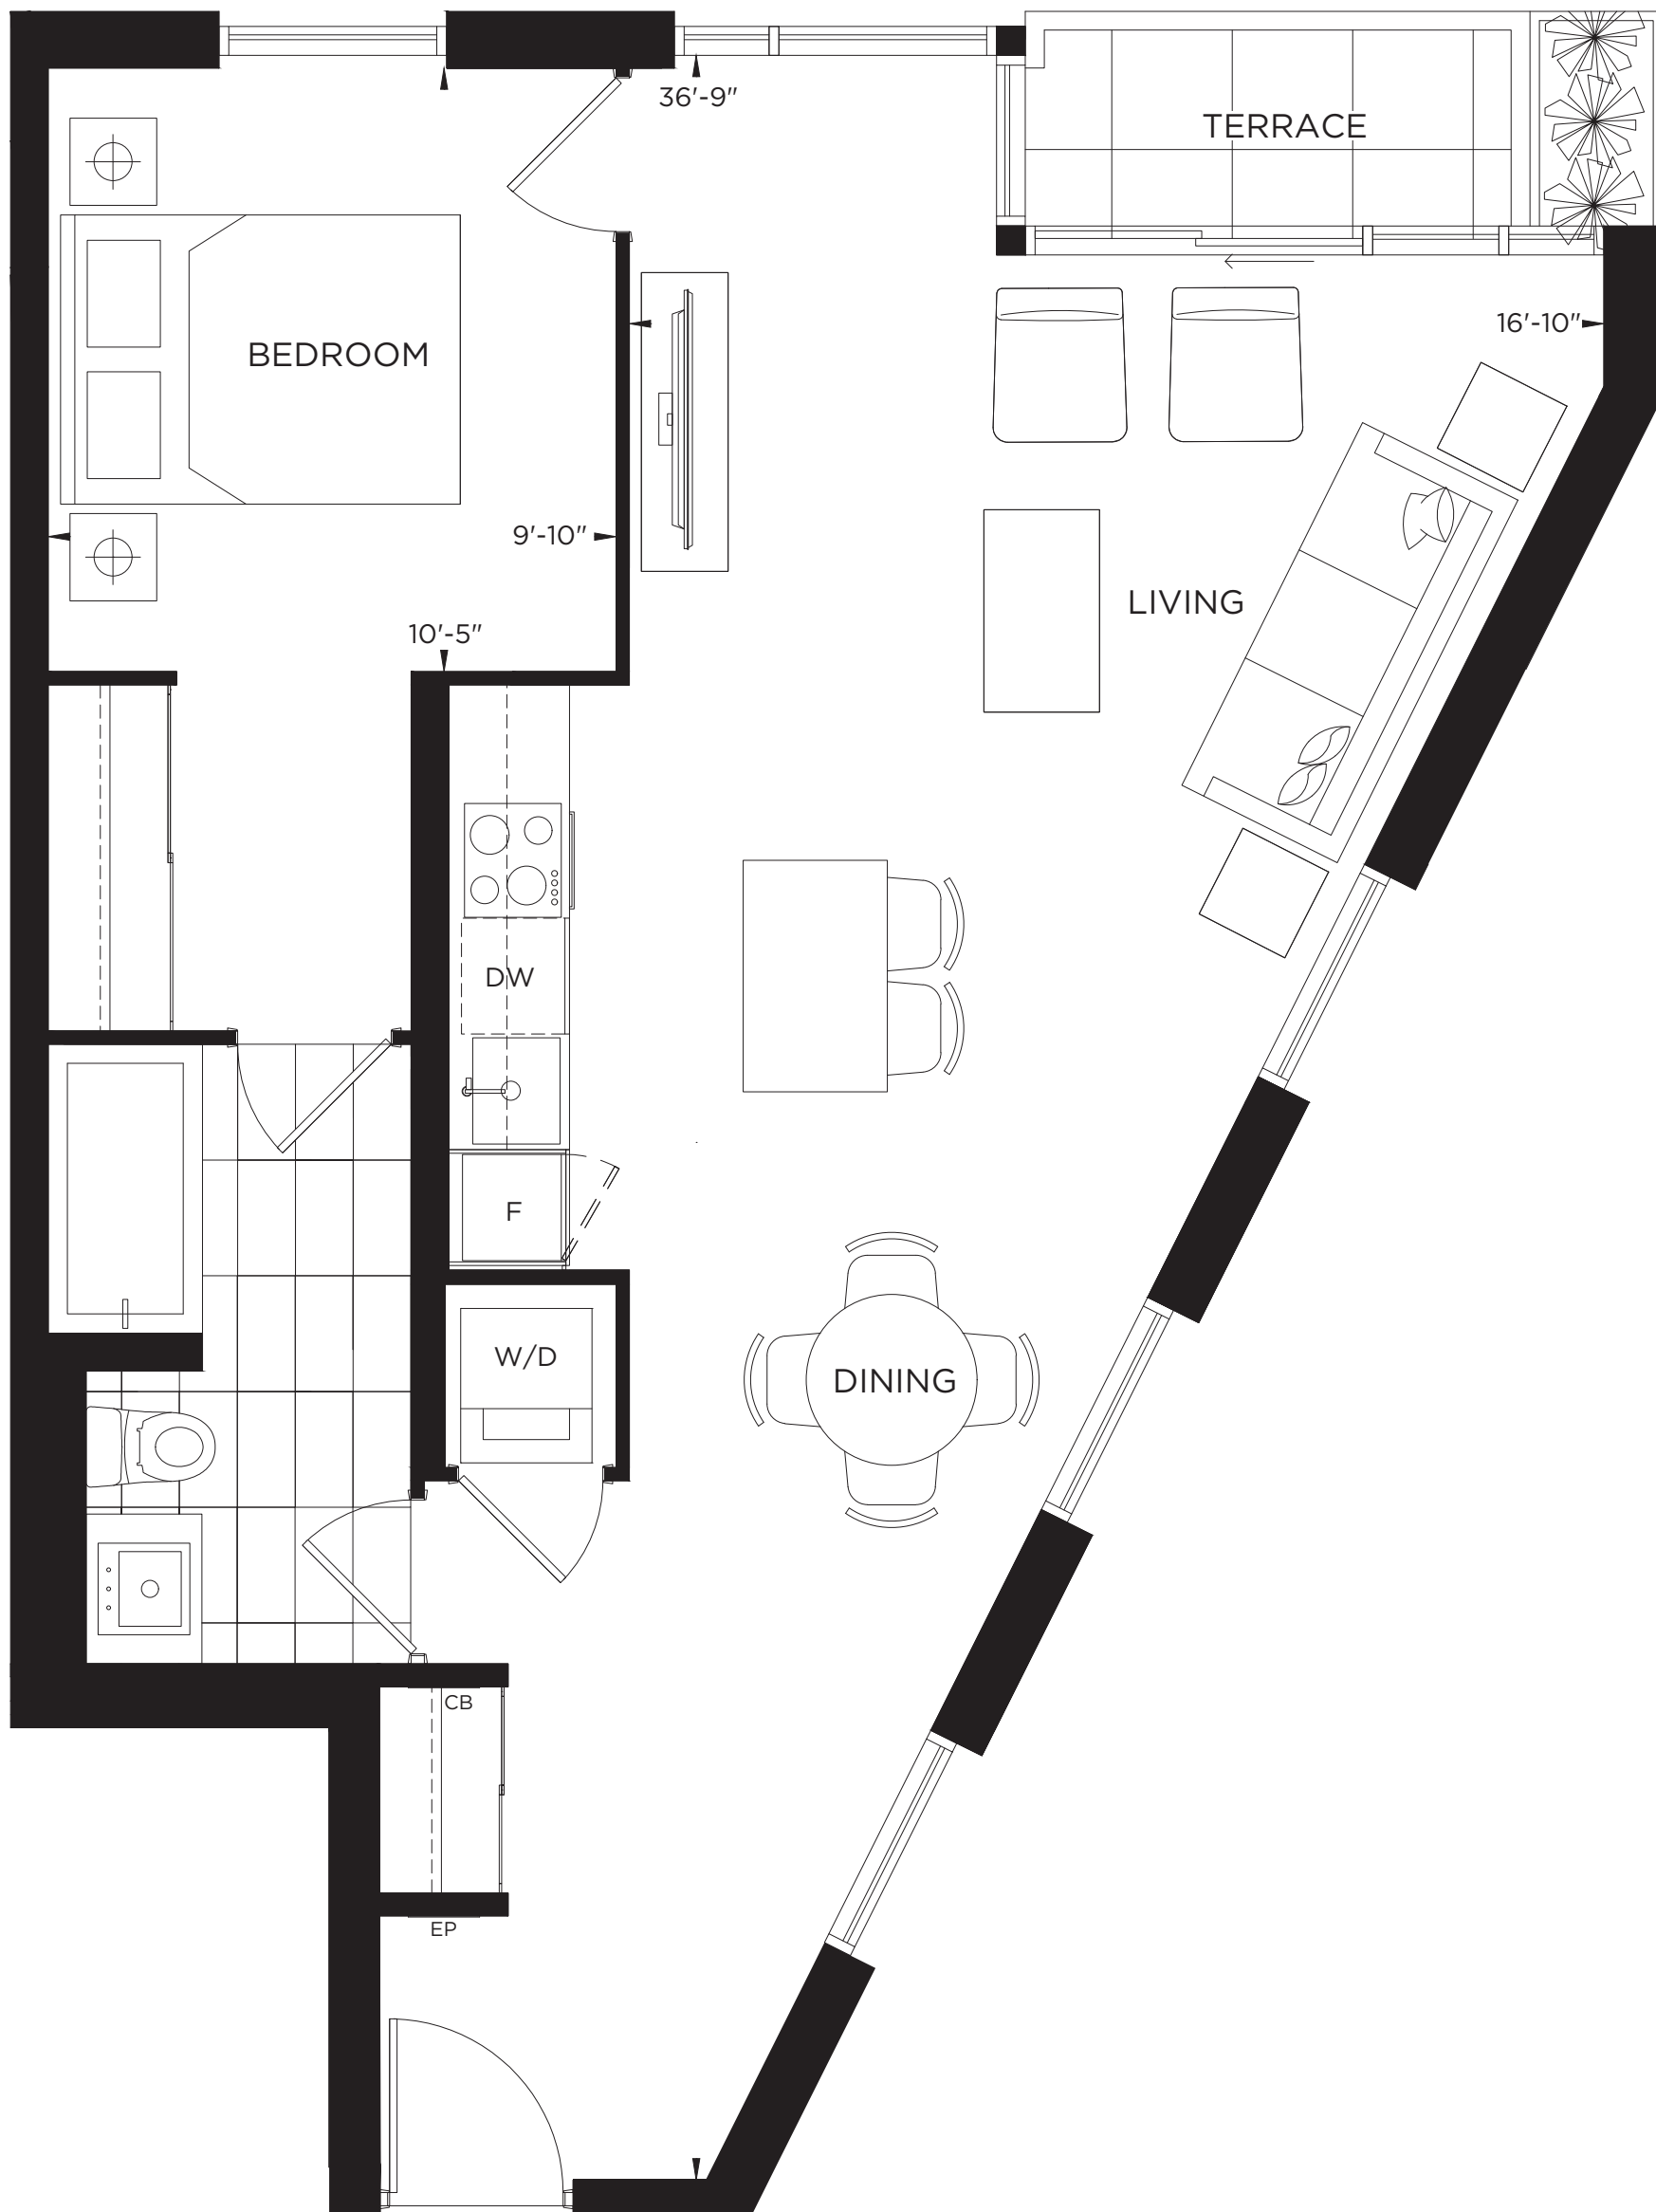

TERRASSE

AT THE HUNT CLUB

ST. GEORGE'S

1 Bedroom

745 square feet
Terrace 46 square feet

All dimensions are approximate and subject to normal construction variances. Dimensions may exceed the usable floor area. Sizes and specifications subject to change without notice. Terrace/Balcony sizes may vary. Please ask sales representative for more details. Furniture is displayed for illustration purposes only and does not necessarily reflect the electrical plan for the suite. Suites are sold unfurnished. E. & O.E.