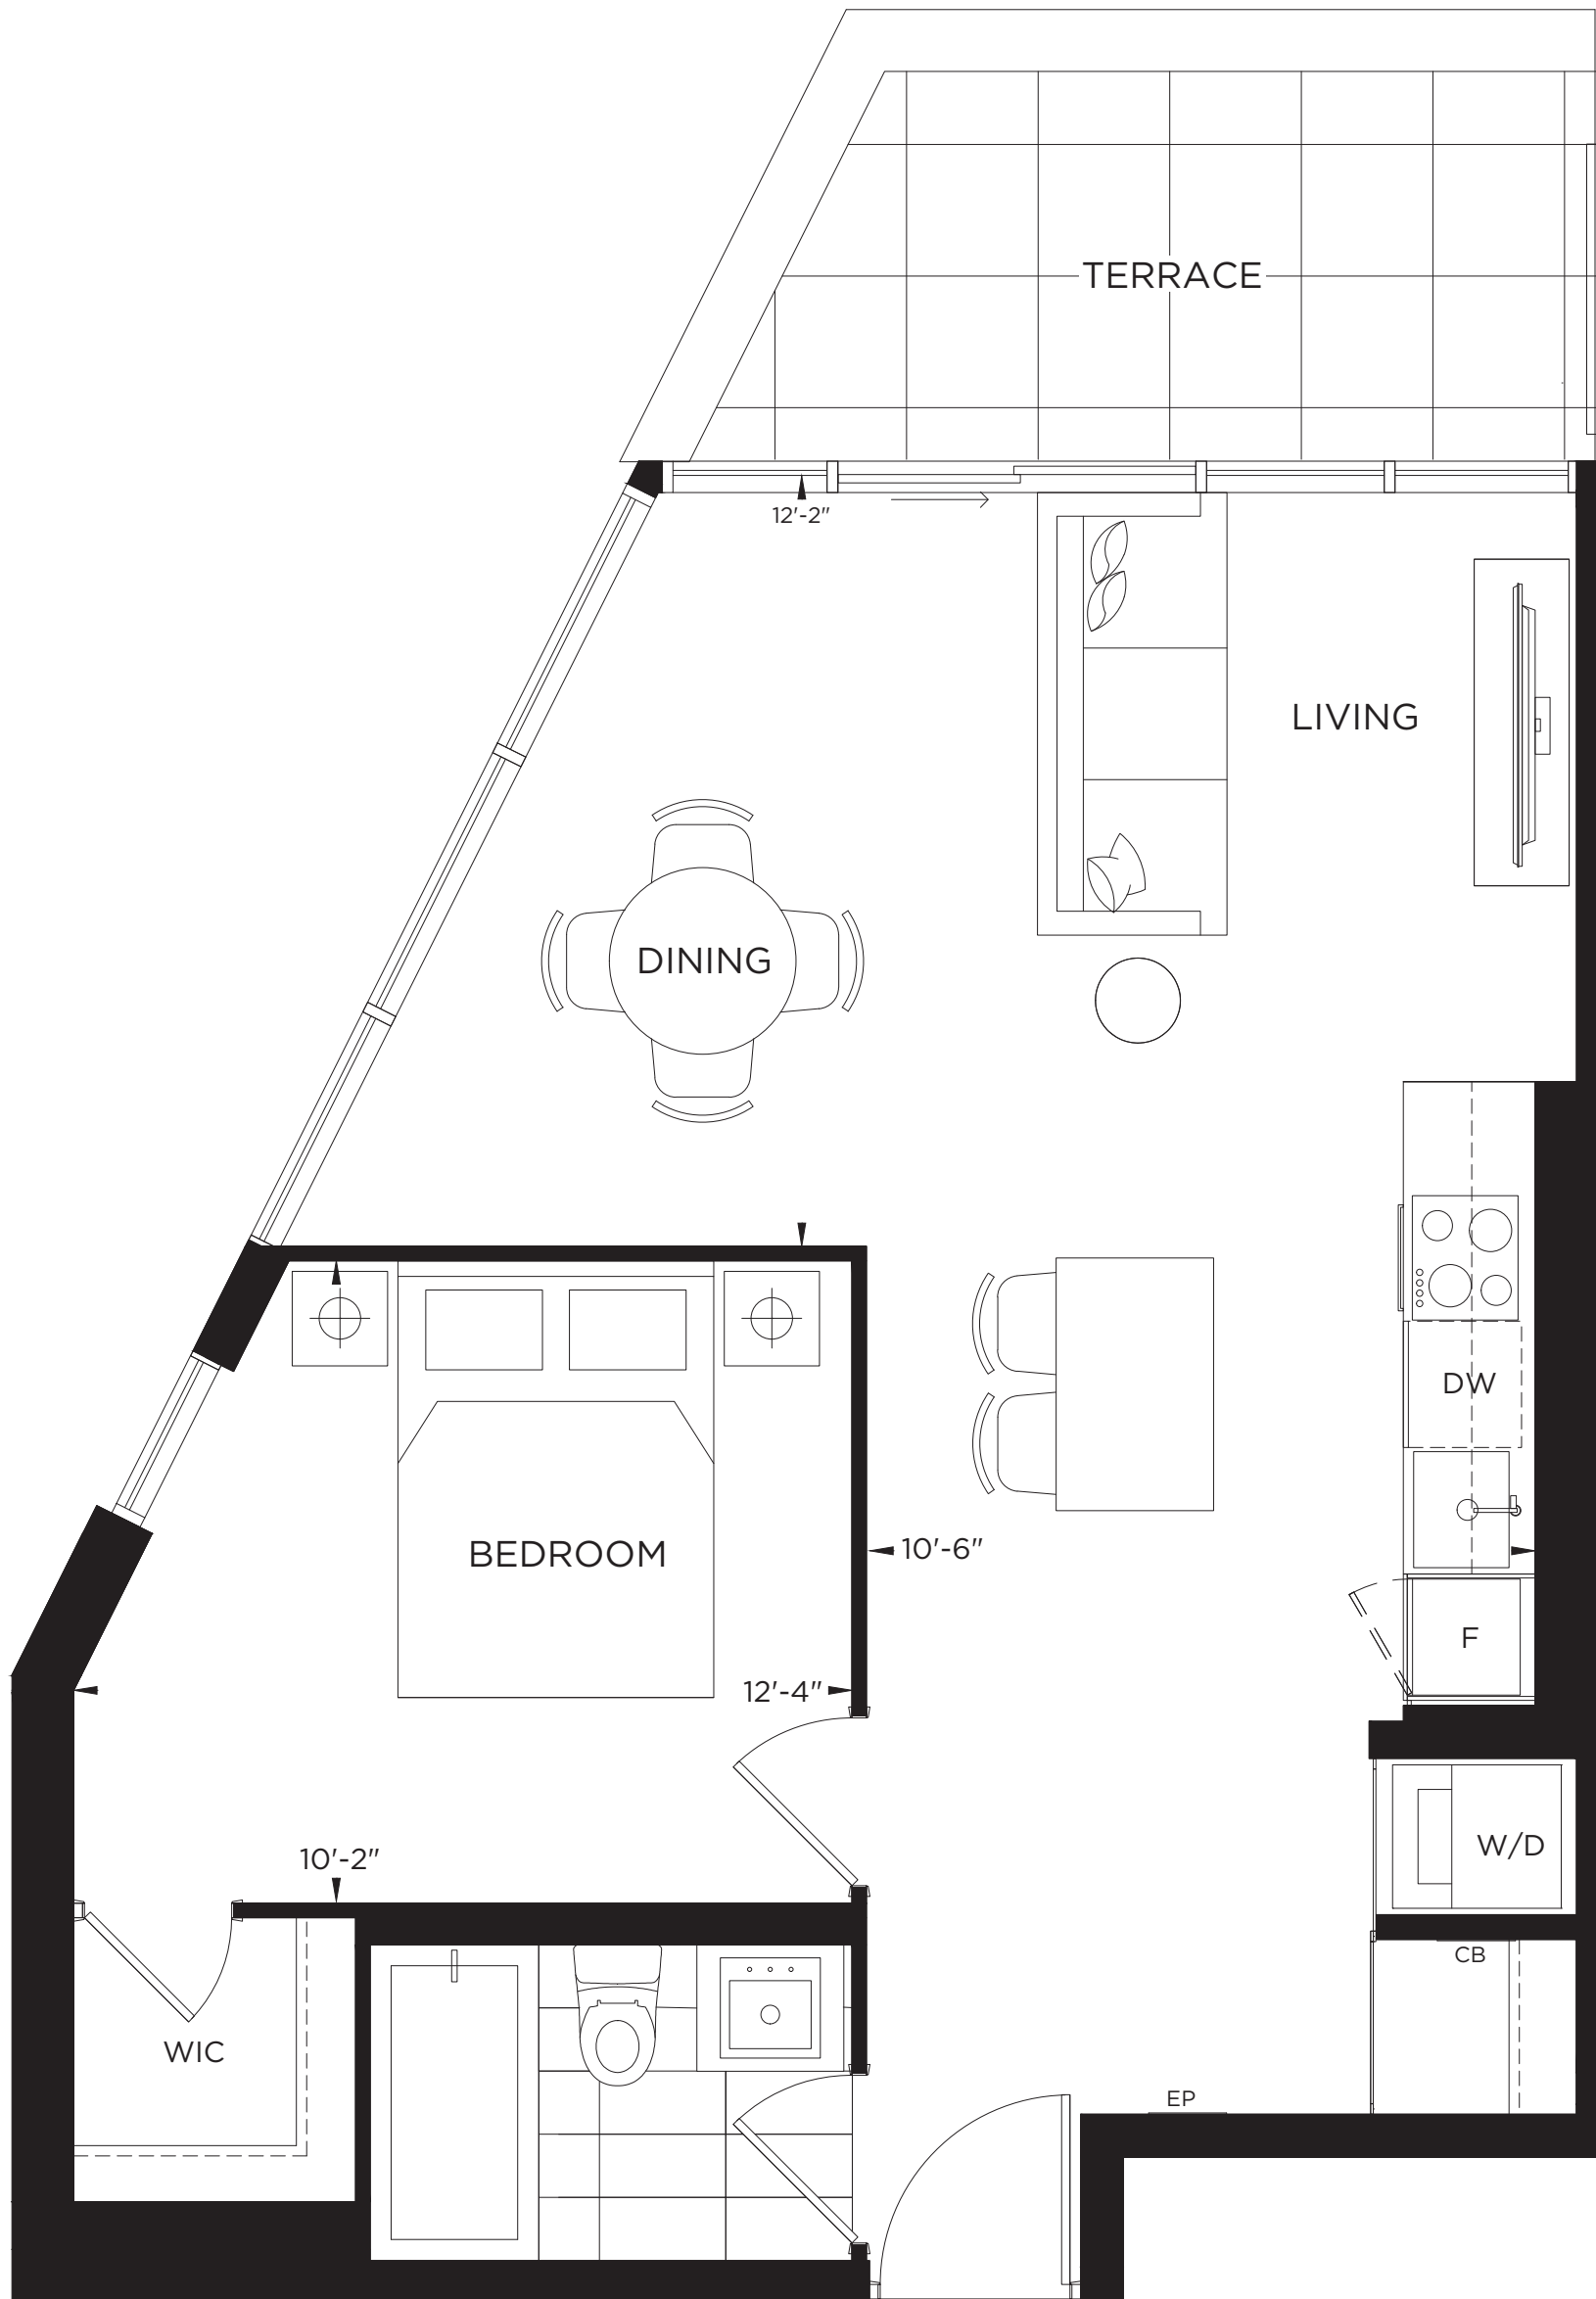

TERRASSE

AT THE HUNT CLUB

ST. ANDREWS

1 Bedroom

628 square feet
Terrace 94 square feet

All dimensions are approximate and subject to normal construction variances. Dimensions may exceed the usable floor area. Sizes and specifications subject to change without notice.
Terrace/Balcony sizes may vary. Please ask sales representative for more details. Furniture is displayed for illustration purposes only and does not necessarily reflect the electrical plan for the suite.
Suites are sold unfurnished. E. & O.E.