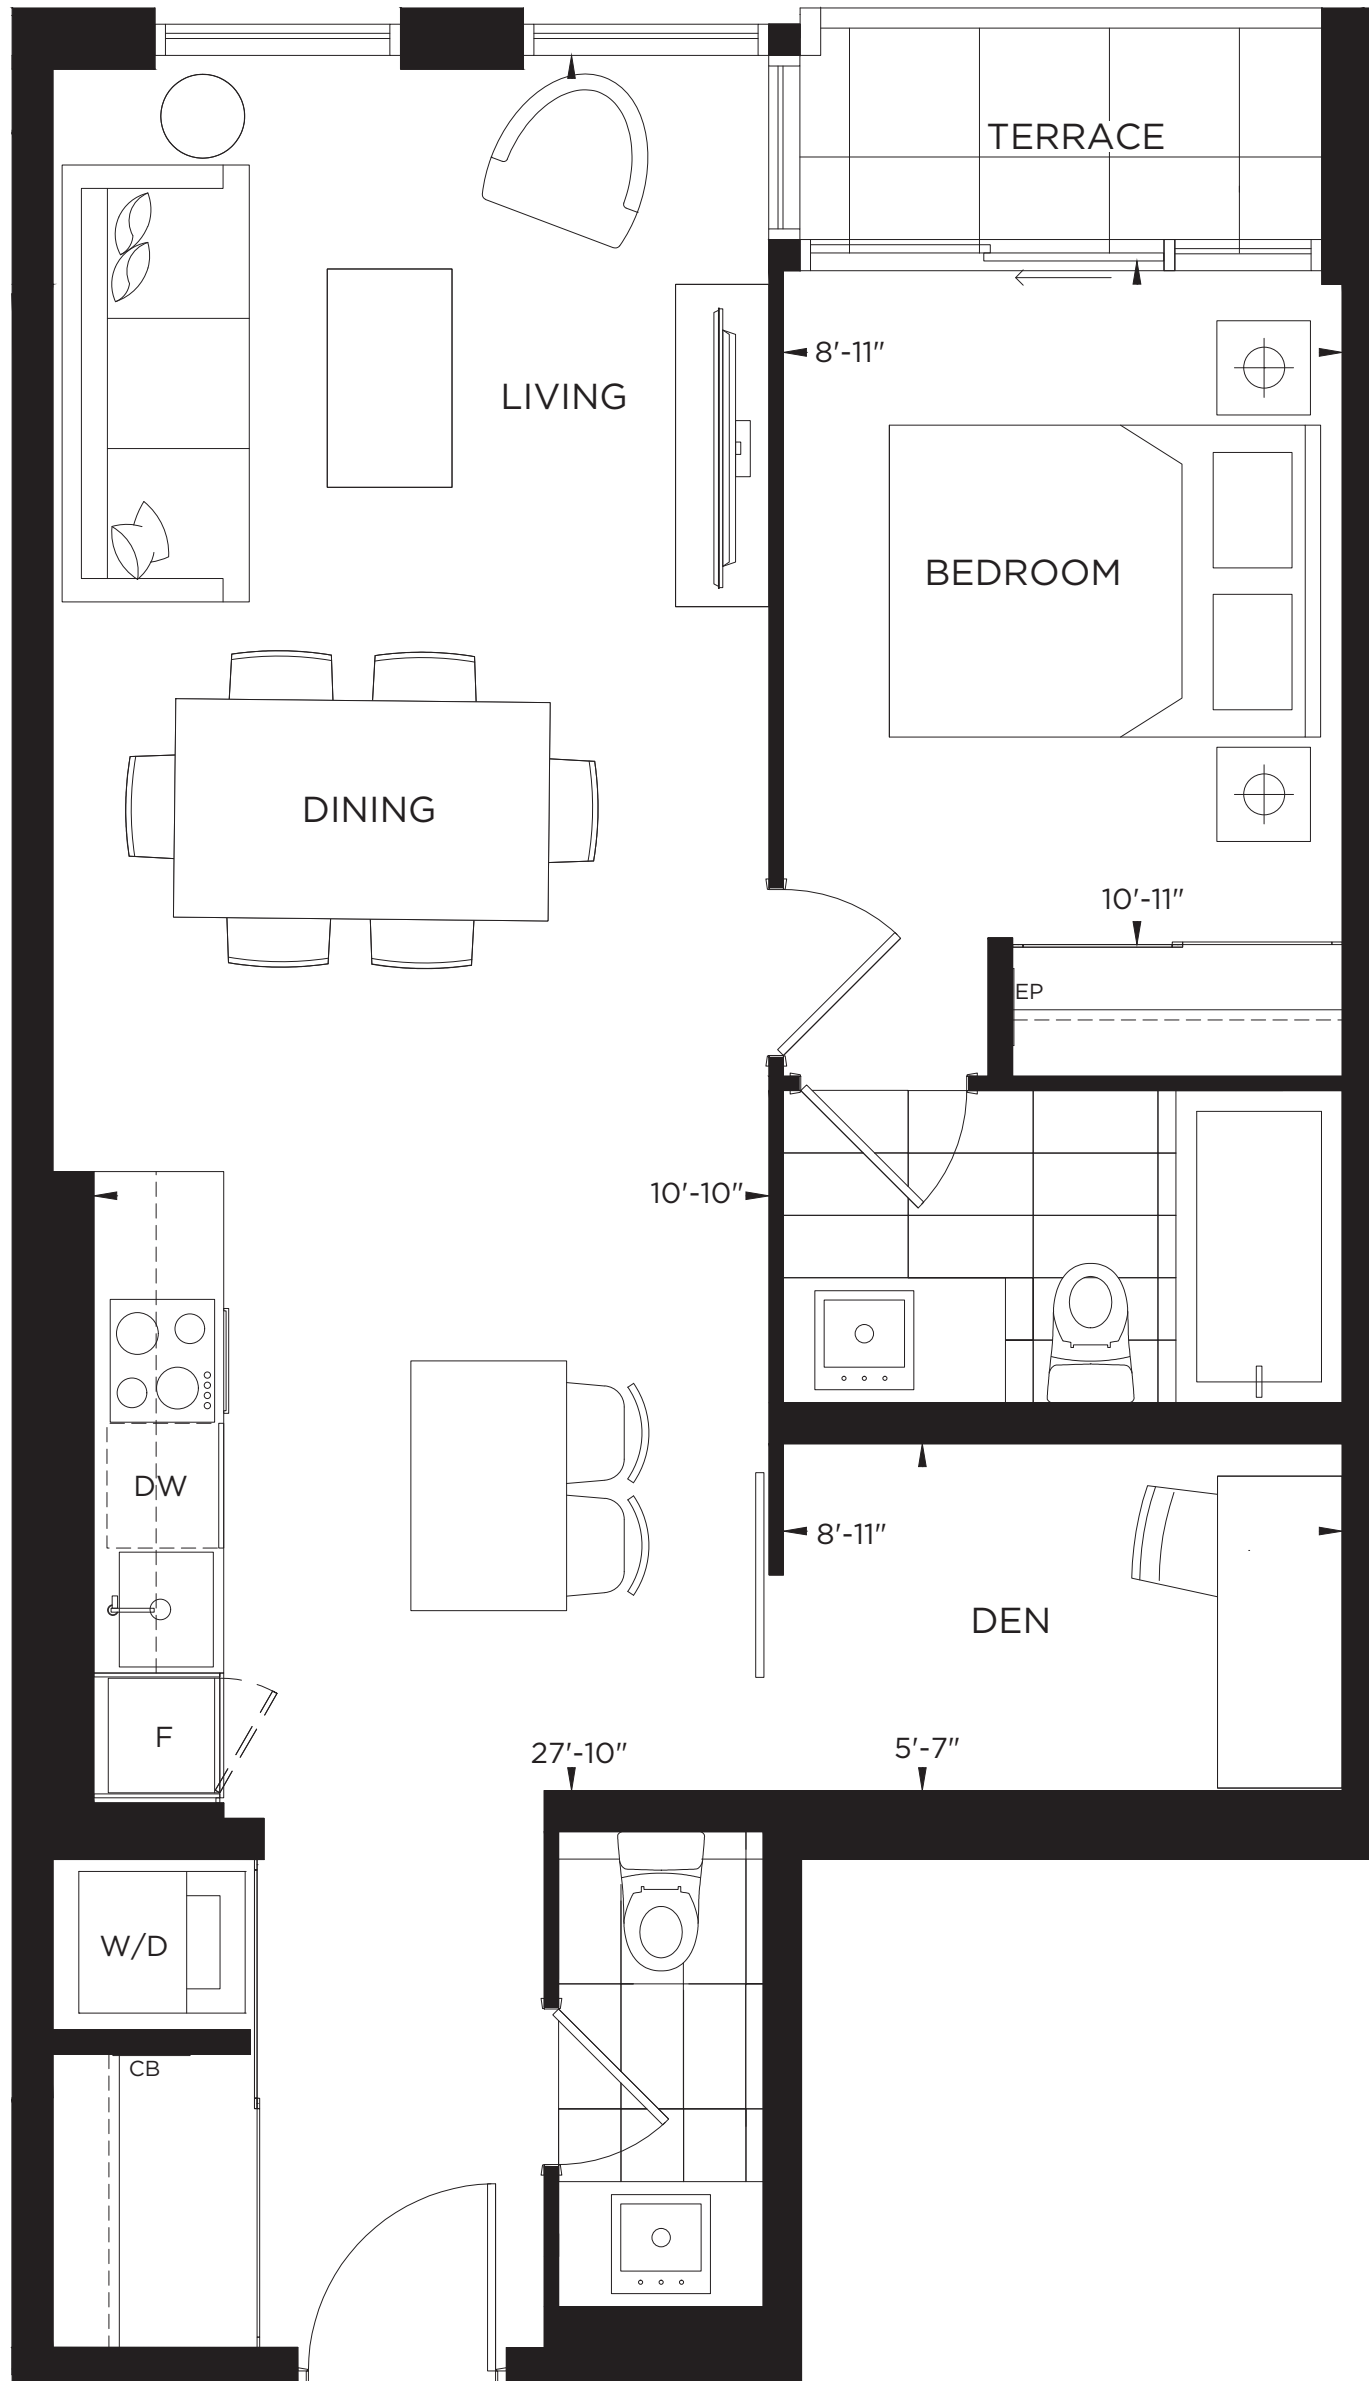

TERRASSE

AT THE HUNT CLUB

MUIRFIELD

1 Bedroom + Den

706 square feet
Terrace 33 square feet

All dimensions are approximate and subject to normal construction variances. Dimensions may exceed the usable floor area. Sizes and specifications subject to change without notice. Terrace/Balcony sizes may vary. Please ask sales representative for more details. Furniture is displayed for illustration purposes only and does not necessarily reflect the electrical plan for the suite. Suites are sold unfurnished. E. & O.E.